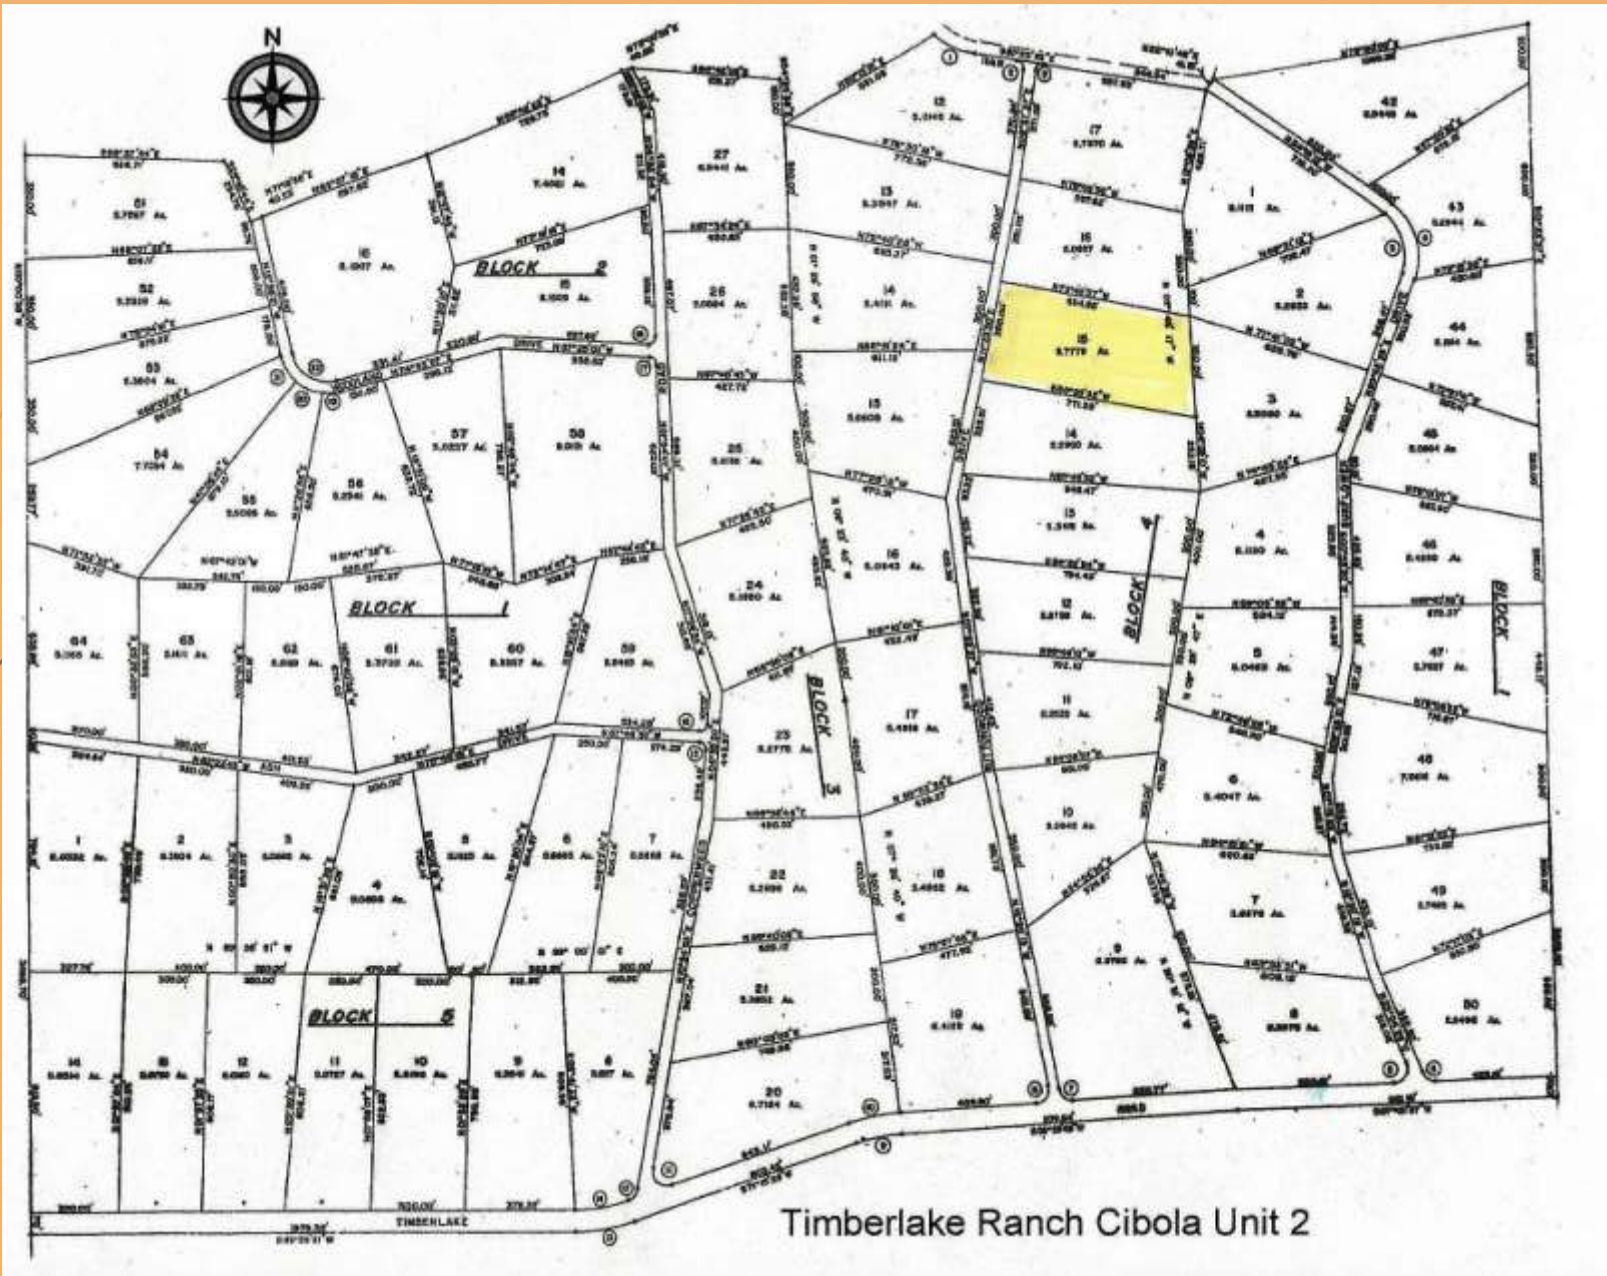

Cibola Unit 2 Block 4 Lot 15
5.78 Acres
Buttonwood Drive

Timberlake Ranch Cibola Unit 2