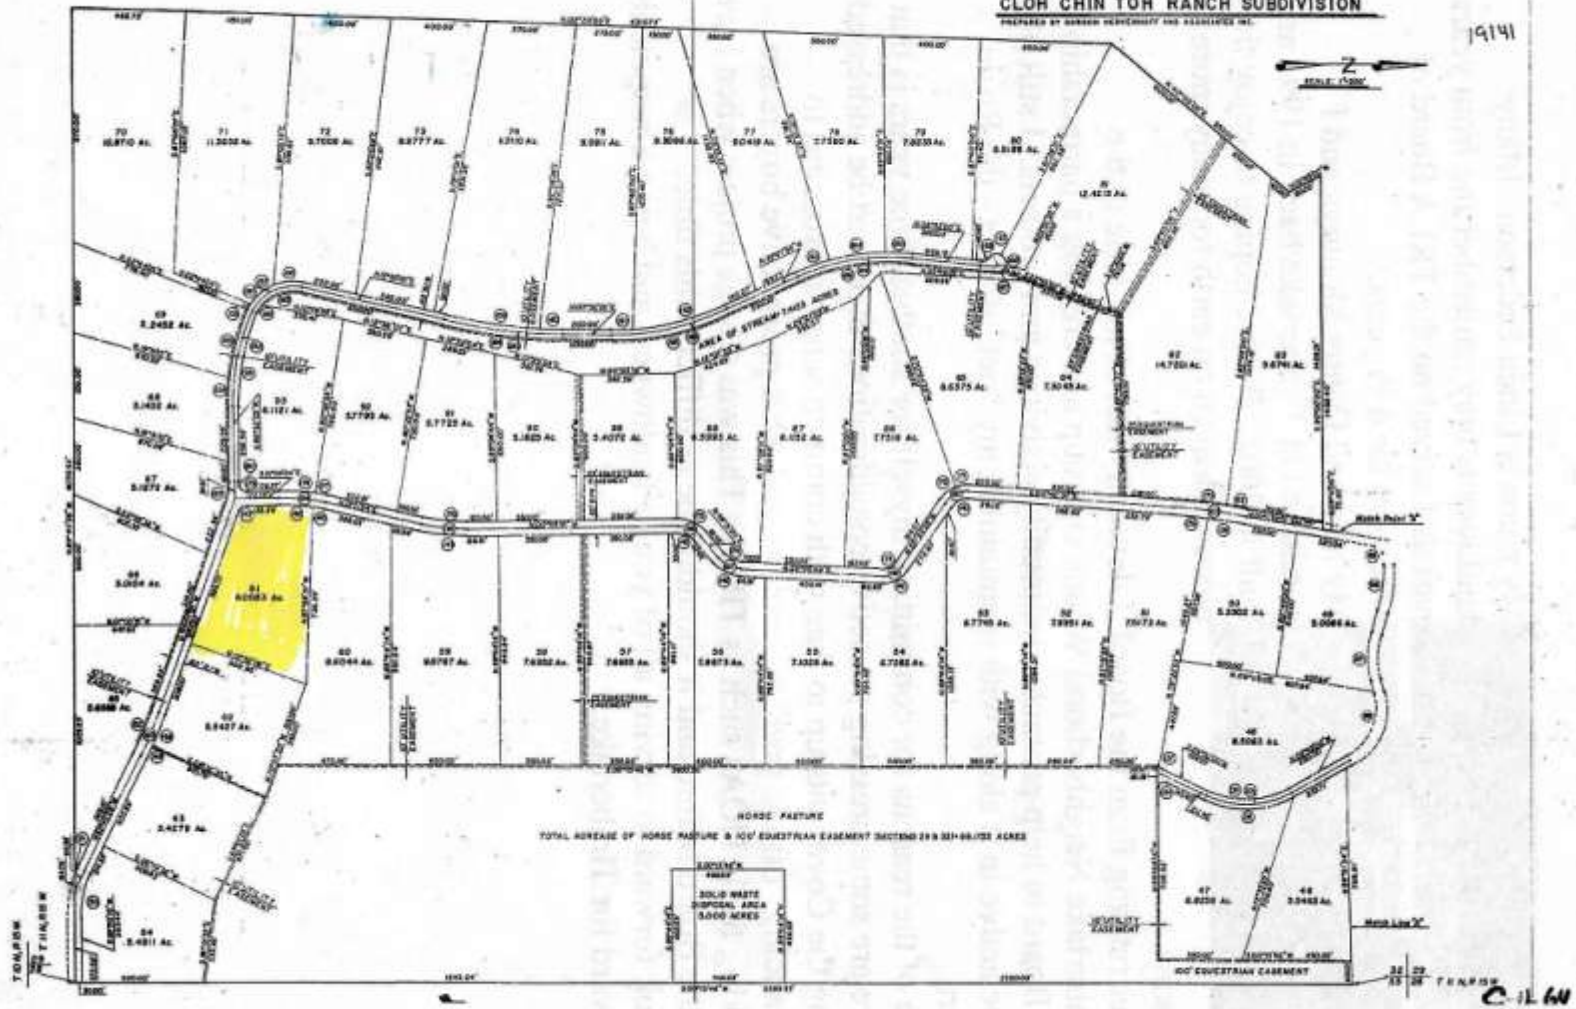

CLOH CHIN TOH RANCH SUBDIVISION

19141

C-164